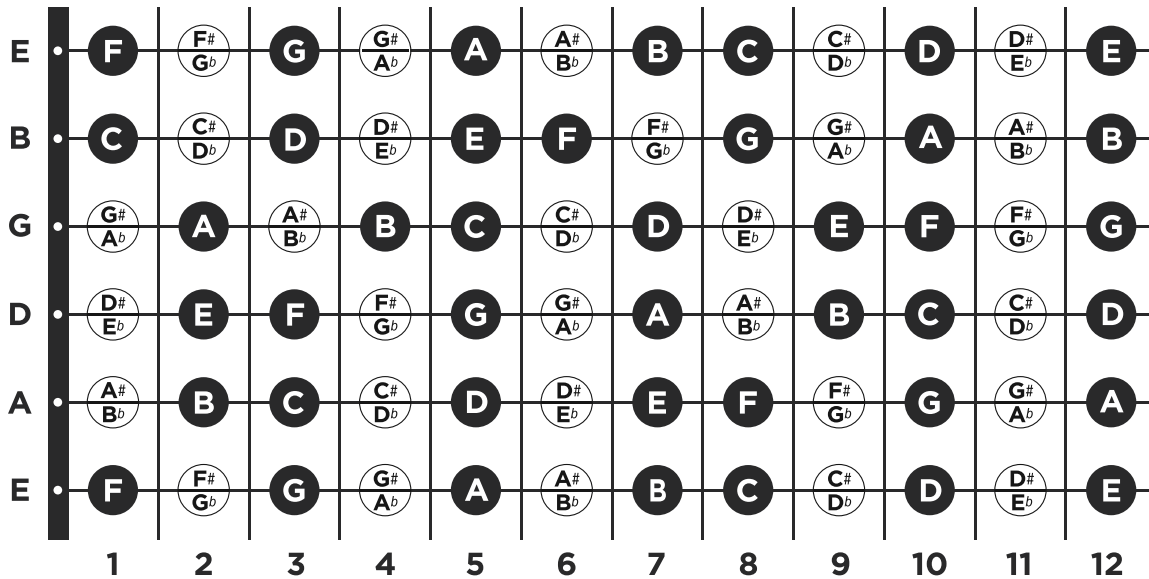

# GUITAR FRETBOARD EXPLAINER

Standard Tuning  
E,A,D,G,B,E

**X2** 1-12 fret notes repeat at 13-24